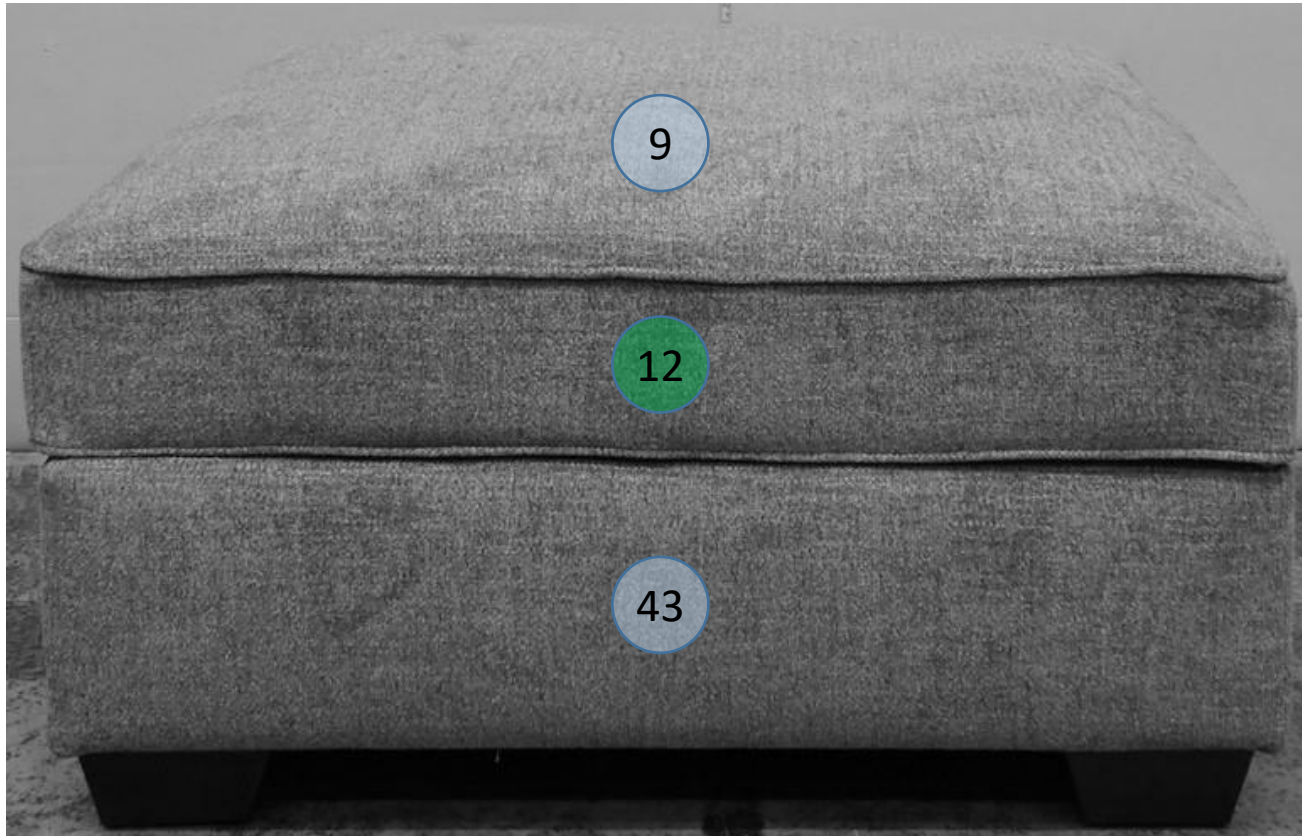

5610311

Call Out	Description
●	Blown Fiber
●	Cushion Chaise Pad - top Pad
●	Cushion Foam
●	KD Component
●	Cover

For more RPs' information, please see the following page.